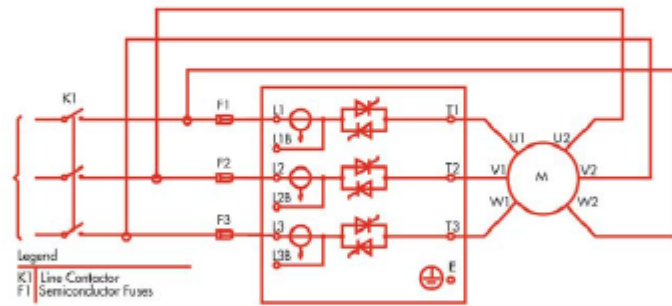

Inside Delta (6 wire connection possibility)