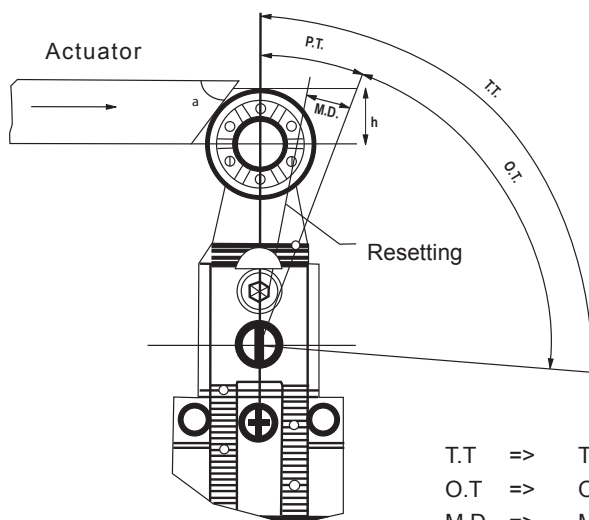

Operating Data Table

	OPERATING FORCE Max. gms (N)	RETURN FORCE Min. gms (N)	PRE TRAVEL (P.T) Max. mm	MOVEMENT DIFF. (M.D), Max. mm	OVER TRAVEL (O.T) Min. mm	TOTAL TRAVEL (T.T) Min. mm
Push Plunger Roller Plunger Cross Roller Plunger	900 (8.83)	150 (1.47)	1.5	0.7	4	5.5
Roller Arm	600 (5.88)	50 (0.49)	20°	10°	75°	95°
Adjustable Roller Arm	800 (7.84)~ 342 (3.35)	50 (0.49)~ 21 (0.21)	20°	10°	75°	95°
Adjustable Rod	800 (7.84)~ 203 (1.99)	50 (0.49)~ 12 (0.12)	20°	10°	75°	95°
Cat's Whisker	90 (0.80)	-	30	-	20	50
Flexible Rod	90 (0.88)	-	50	-	20	70
General Purpose	1000 (9.81)	-	1.5	-	4.3	5.8

Travel & Operation Diagrams

Rotary Movement

(DLSMRL/DLSMRLA/DLSMJWA)